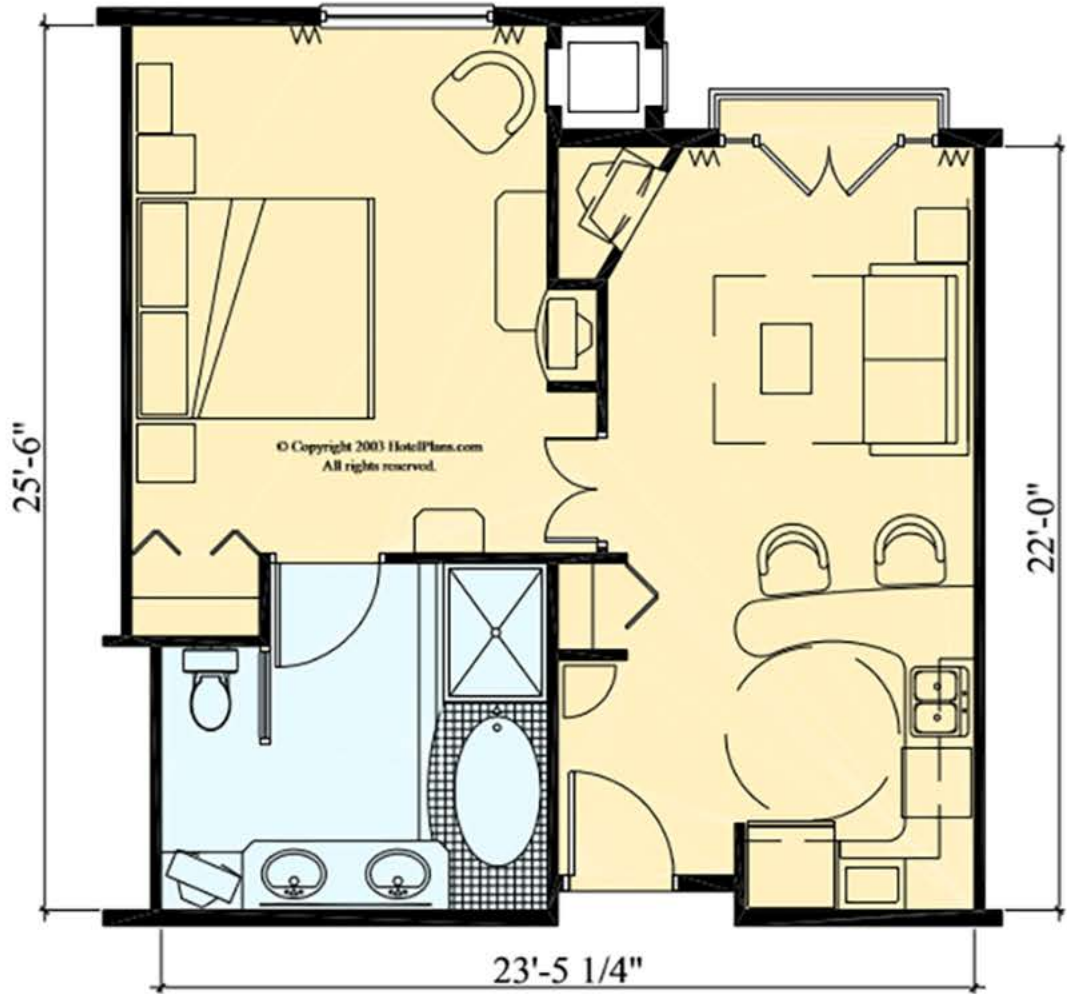

Double Bay Suite

584 sq.ft.

**HOTEL & RESORT
ARCHITECT**

Corporate Office

5820 Main Street, Suite 501
Williamsville, NY 14221

1.800.630.3750

www.HotelPlans.com

Branch Offices